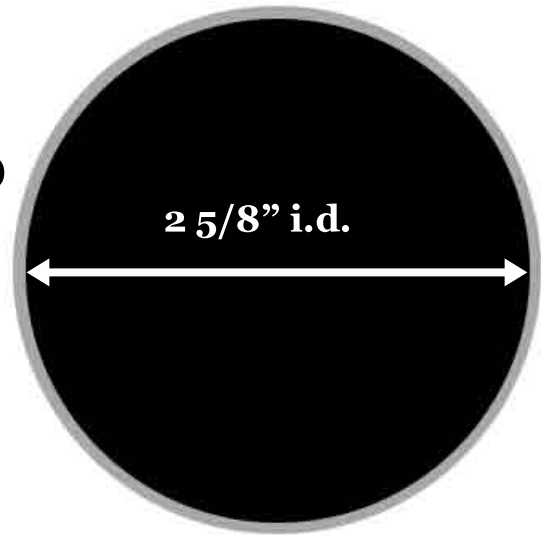

# Bangle Size Chart

**2 1/2" inner diameter (small)**

**2 5/8" inner diameter (medium )**

**2 5/8" i.d.**

**2 3/4" inner diameter (large)**

**2 3/4" i.d.**