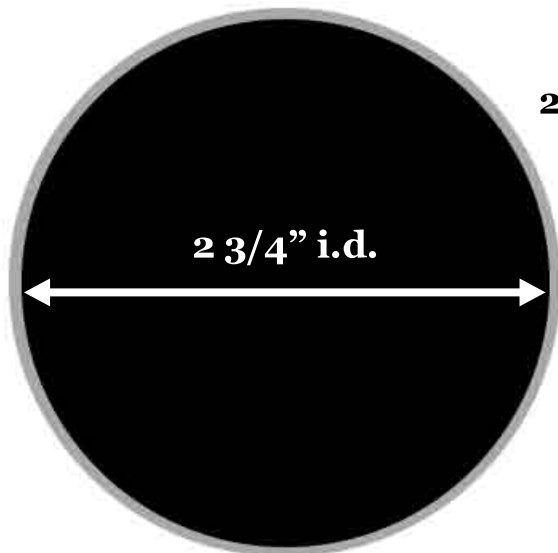

# Bangle Size Chart

**2 1/2" inner diameter (small)**

**2 5/8" inner diameter (medium )**

**2 5/8" i.d.**

**2 3/4" inner diameter (large)**

**2 3/4" i.d.**