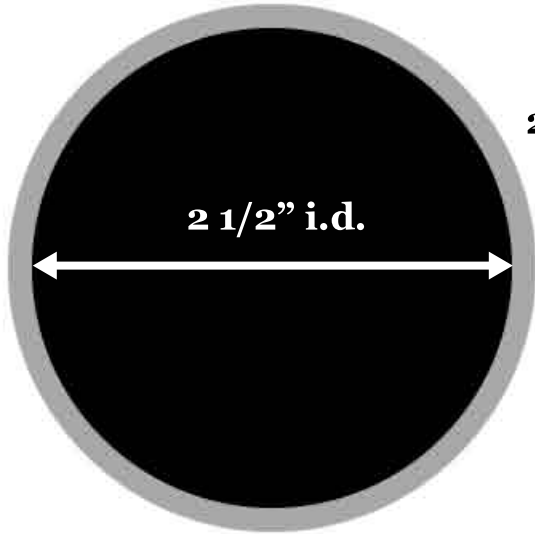

# Bangle Size Chart

**2 1/2" inner diameter (small)**

**2 5/8" inner diameter (medium )**

**2 5/8" i.d.**

**2 3/4" inner diameter (large)**

**2 3/4" i.d.**