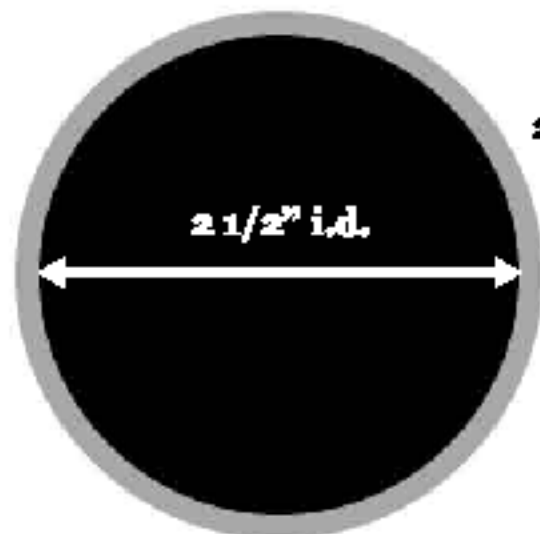

Bangle Size Chart

2 1/2" inner diameter (small)

2 5/8" inner diameter (medium)

2 5/8" i.d.

2 3/4" inner diameter (large)

2 3/4" i.d.