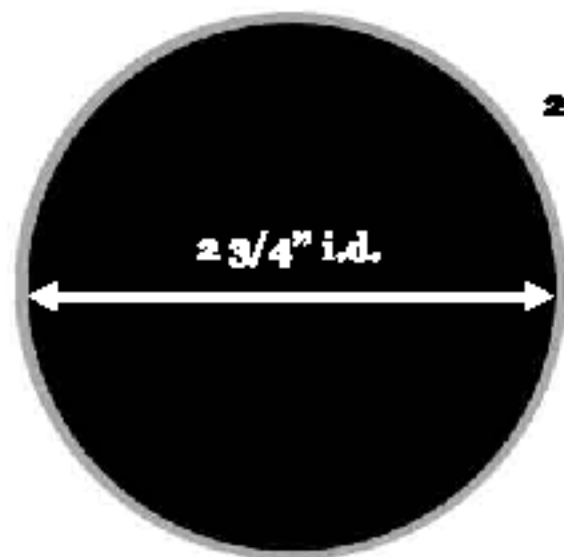

Bangle Size Chart

2 1/2" inner diameter (small)

2 5/8" inner diameter (medium)

2 5/8" i.d.

2 3/4" inner diameter (large)

2 3/4" i.d.