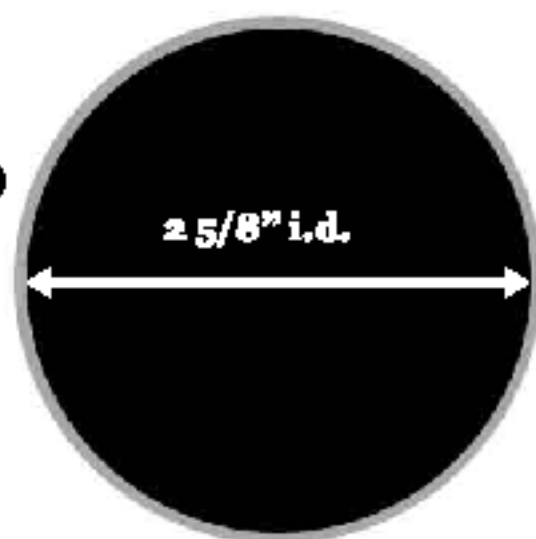

Bangle Size Chart

2 1/2" inner diameter (small)

2 5/8" inner diameter (medium)

2 5/8" i.d.

2 3/4" inner diameter (large)

2 3/4" i.d.